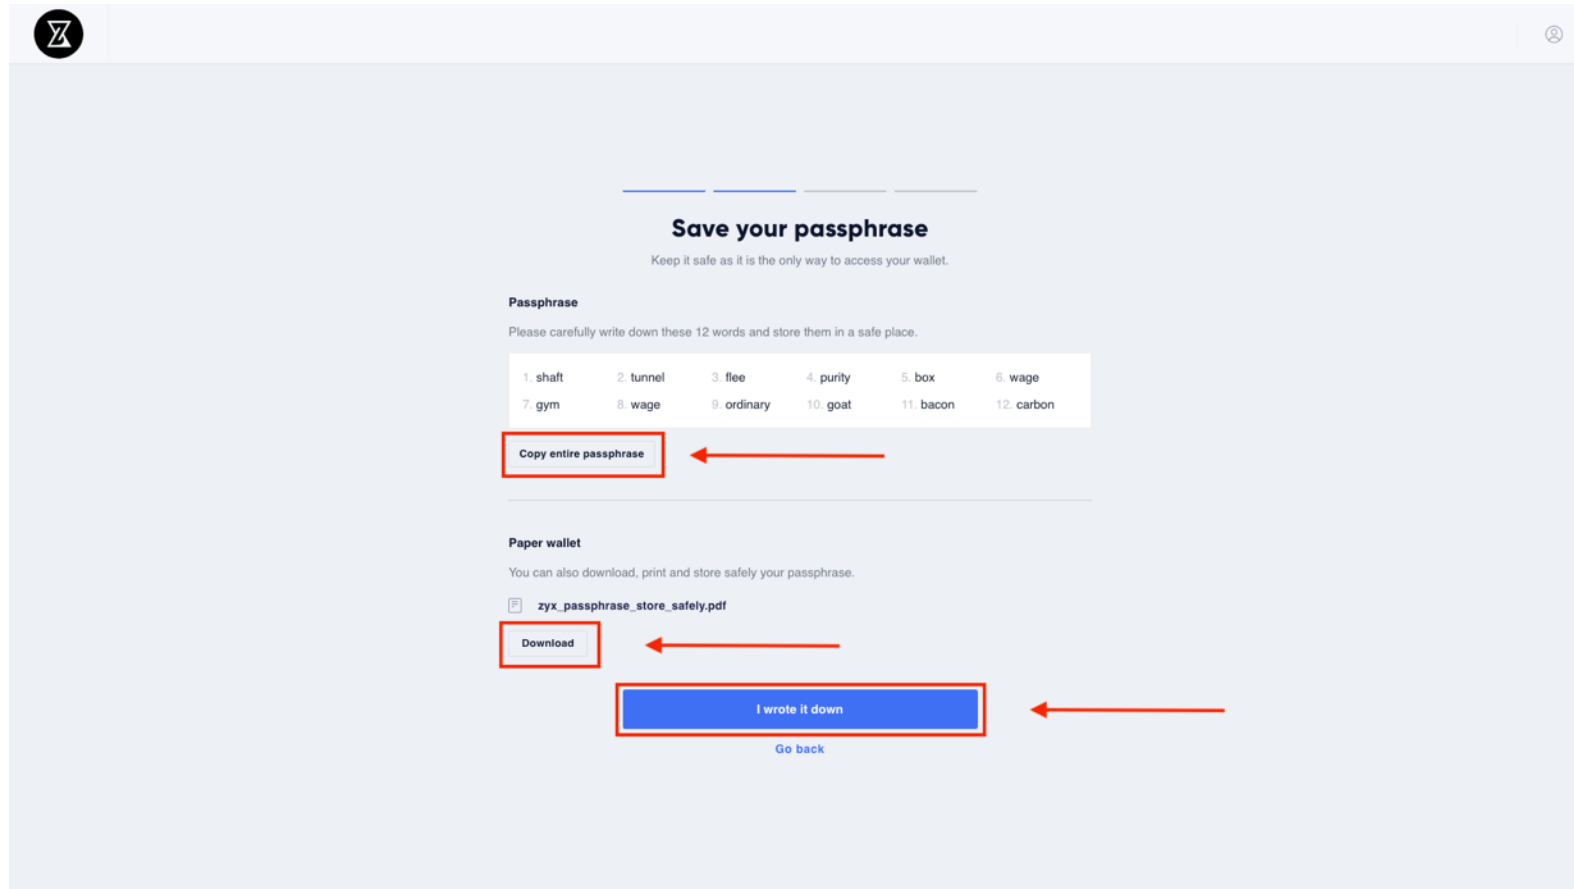

5. Write down and save your passphrase in the most convenient way:

- Copy to the clipboard, clicking the button “Copy entire passphrase”
- Download file with a passphrase in pdf format, clicking the button “Download”

6. **ONLY** once you have ensured that you’ve saved your passphrase securely, click the button “I wrote it down”