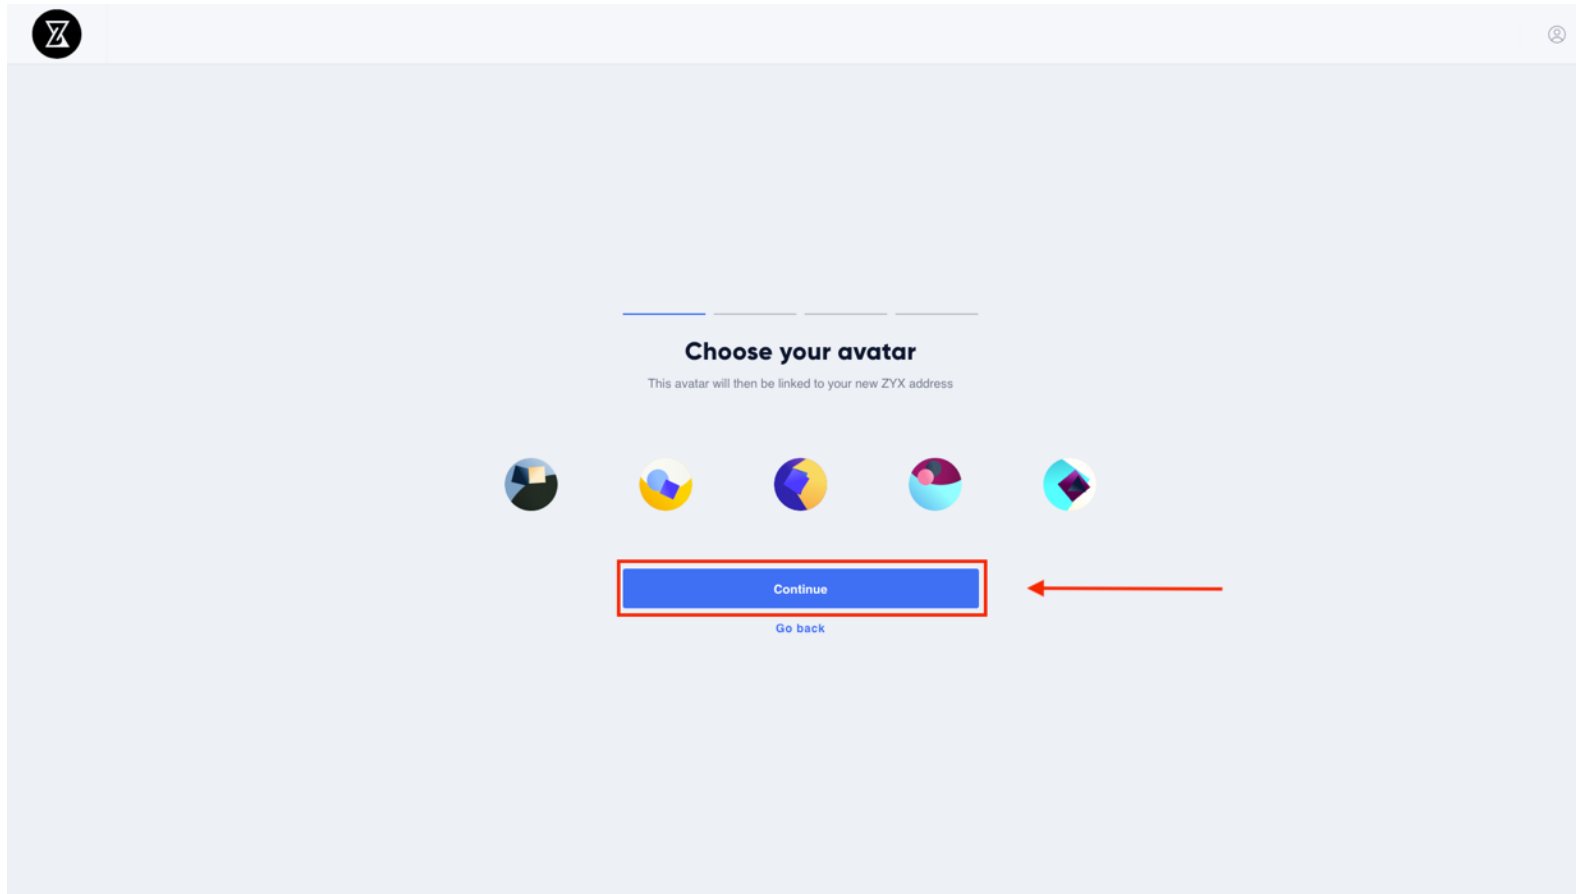

1. Go to the website <https://zyx.network/wallet.php>
2. Download and install an application, suitable for your operational system

3. Open the application ZYX Wallet and click the link “Create it now”

The screenshot shows the ZYX Wallet sign-in interface. At the top left is the ZYX logo. The main heading is "Sign in with a Passphrase". Below this, there is a link "Create it now" which is highlighted with a red box and a red arrow pointing to it from the right. Underneath, the "Passphrase" section asks the user to "Please type in or paste your passphrase below." and includes a "Show" toggle. The passphrase input is a white box with 12 numbered slots (1-12) for characters. Below the input is a checkbox for "Enable discreet mode when signed in (optional)". A blue "Sign in" button is centered below the input. At the bottom, there is a link "Explore as a guest" for users who don't want to sign in now.

#### 4. Choose an avatar you like and click the button “Continue”

5. Write down and save your passphrase in the most convenient way:

- Copy to the clipboard, clicking the button “Copy entire passphrase”
- Download file with a passphrase in pdf format, clicking the button “Download”